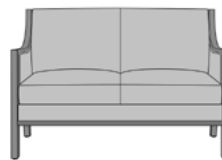

lucca

Lounge

lucca

Lounge

Kwalu's Lucca Lounge collection maintains the cool vibe of the mid-century modern style with added comfort and flair. Included in the collection are a lounge chair and a love seat, featuring double piping, standard on the inner and outer arm, the inner and outer back and along the front seat rail. The back cushion, attached with D-rings, provides superior comfort that supports and envelops the user.

Attached Back Cushion

Back cushion is attached with D-rings – which allows the caregiver to remove the cushion when needed.

Removable Seat Deck

Removable seat deck prevents buildup of debris and provides for easy maintenance.

Number of Seats

Choose from 2 seat styles – lounge chair and love seat.

Statement of Line

LUCA1A1
27.5W 37D 36H
25AH

LUCA2A1
52W 37D 36H
25AH

kwalu | Furnishing the Future™

6160 Peachtree Dunwoody Rd. Building C, Atlanta, GA 30328